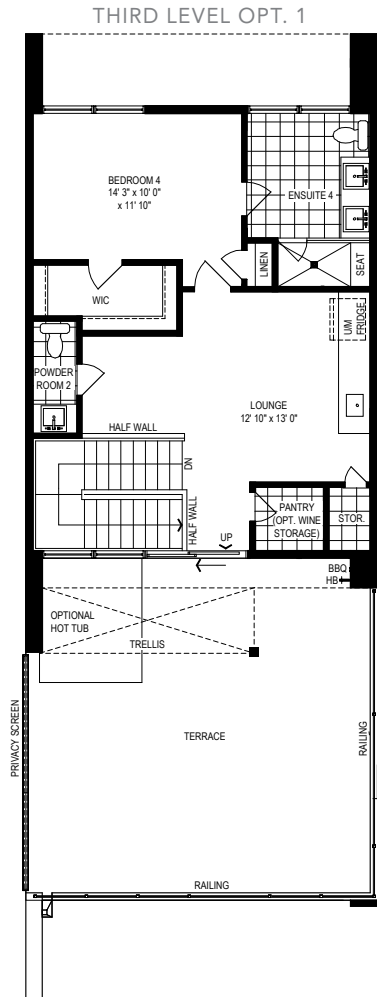

WIF-2

3 BEDROOM — 2,696 SQ.FT.

FRONT ELEVATIONS