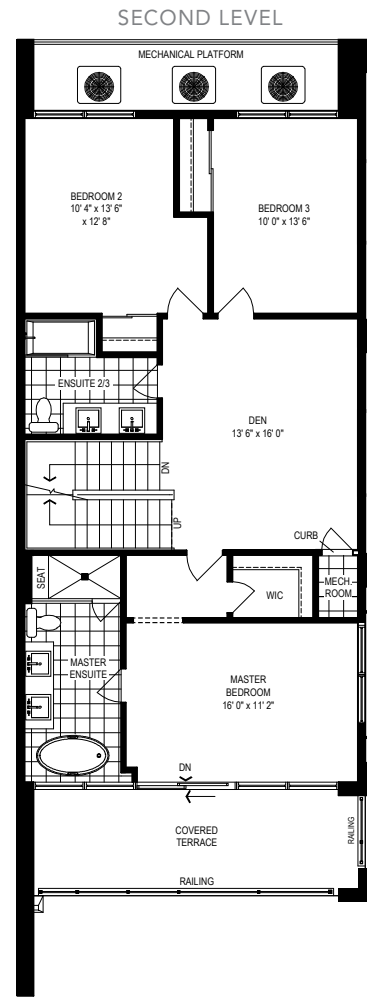

WIF-2

3 BEDROOM — 2,696 SQ.FT.

FRONT ELEVATIONS