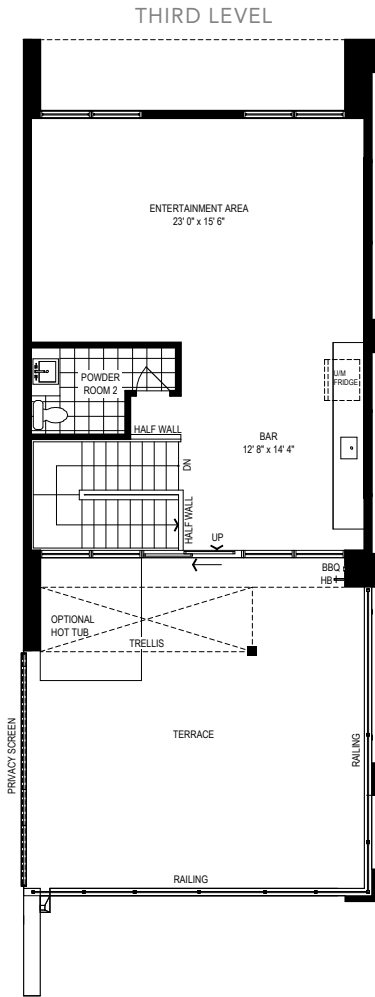

WIF-2

3 BEDROOM — 2,696 SQ.FT.

FRONT ELEVATIONS