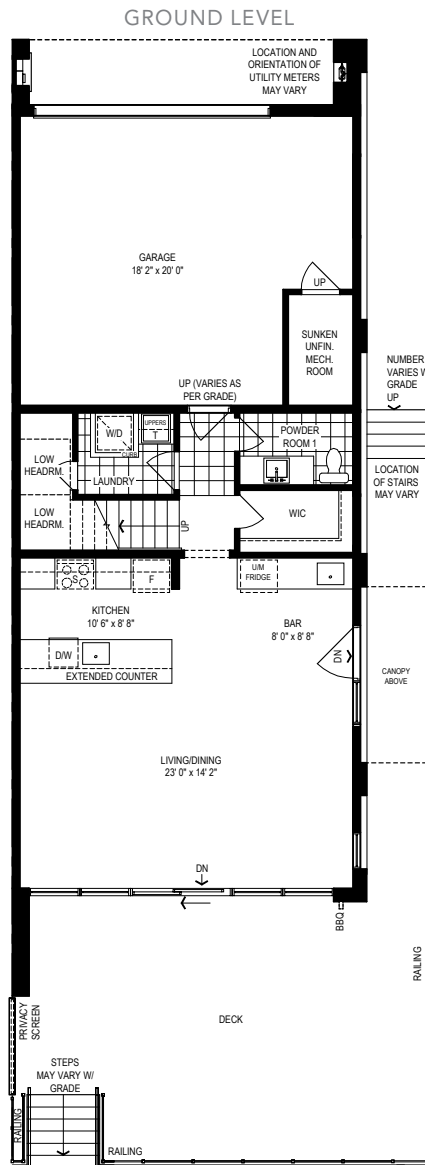

WIF-2

3 BEDROOM — 2,696 SQ.FT.

FRONT ELEVATIONS