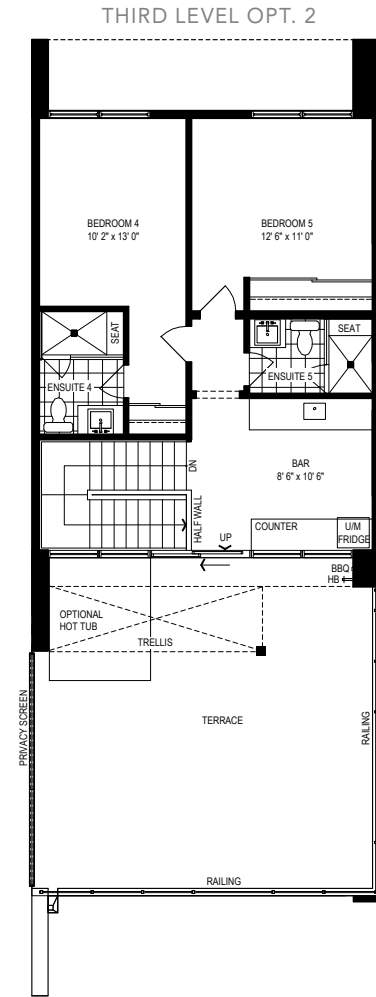

WIF-2

3 BEDROOM — 2,696 SQ.FT.

FRONT ELEVATIONS